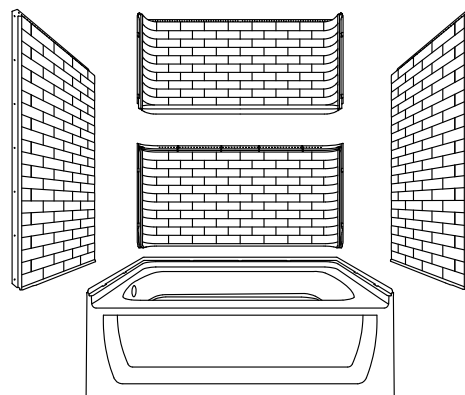

Traverse®

32" bath/shower
71520110

Features

- Tongue-and-groove modular design allows for easy installation during any phase of construction.
- Modern subway tile design.
- Full-length shelf provides generous storage.
- Easy-to-clean, durable high-gloss finish.

Material

- Compression molded from our exclusive solid Vikrell® material.

Installation

- Pro4™ installation system features a two-piece back wall design, enabling one-person handling and installation.
- Alcove.
- Caulk-free installation.
- Left drain.

Recommended Products/Accessories

- K-23726 Drain treatment
- K-23733 Vikrell® cleaner

Included Components

Product consists of:

- 71121110 60-1/4" x 32" bath
- 71524100 60" x 32" bath wall set

Codes/Standards