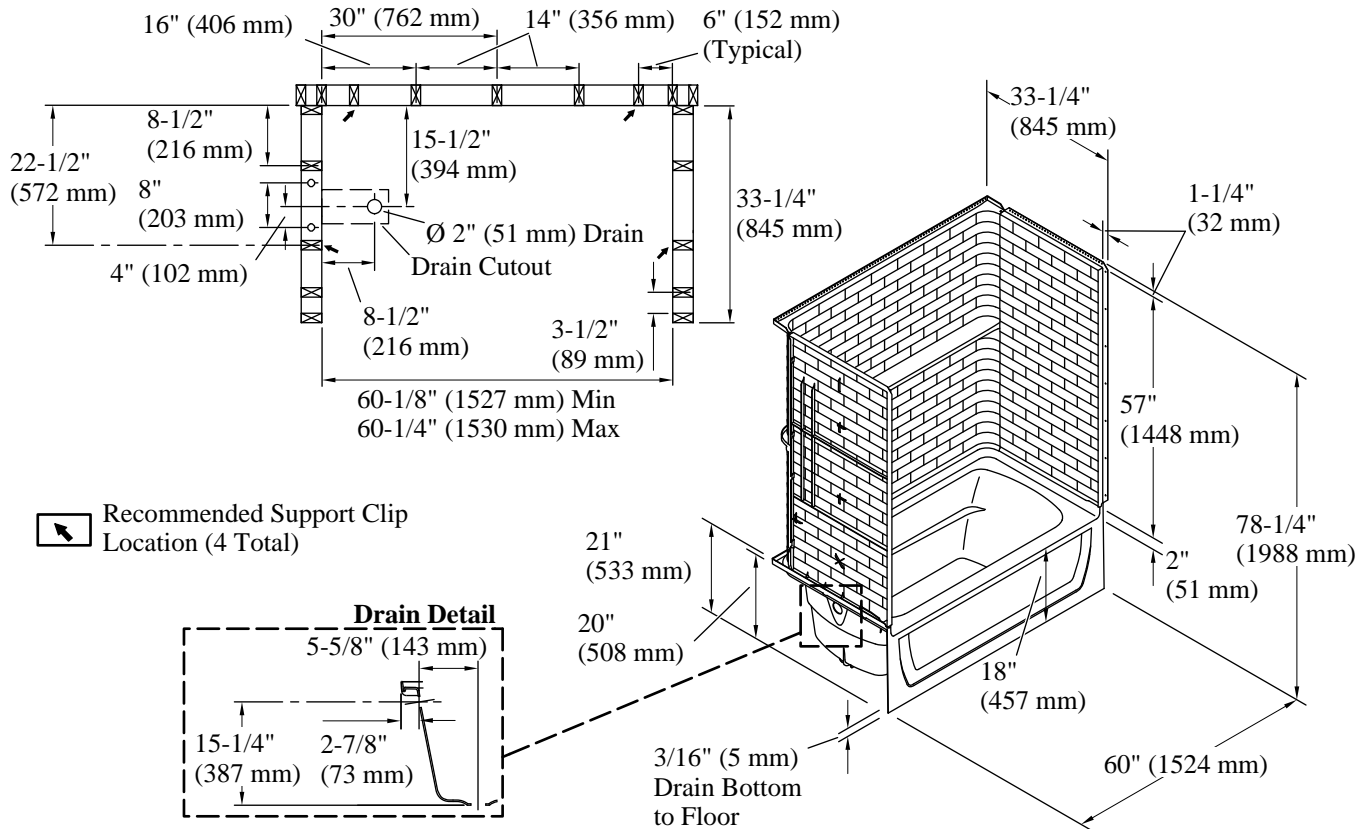

For the most current Specification Sheet, go to www.sterlingplumbing.com.

5-29-2021 07:39 - US/CA/MX

Technical Information

All product dimensions are nominal.

Installation: Three-wall alcove
Maximum door height: 58-3/4" (1492 mm)
Maximum door width: 57-5/8" (1464 mm)